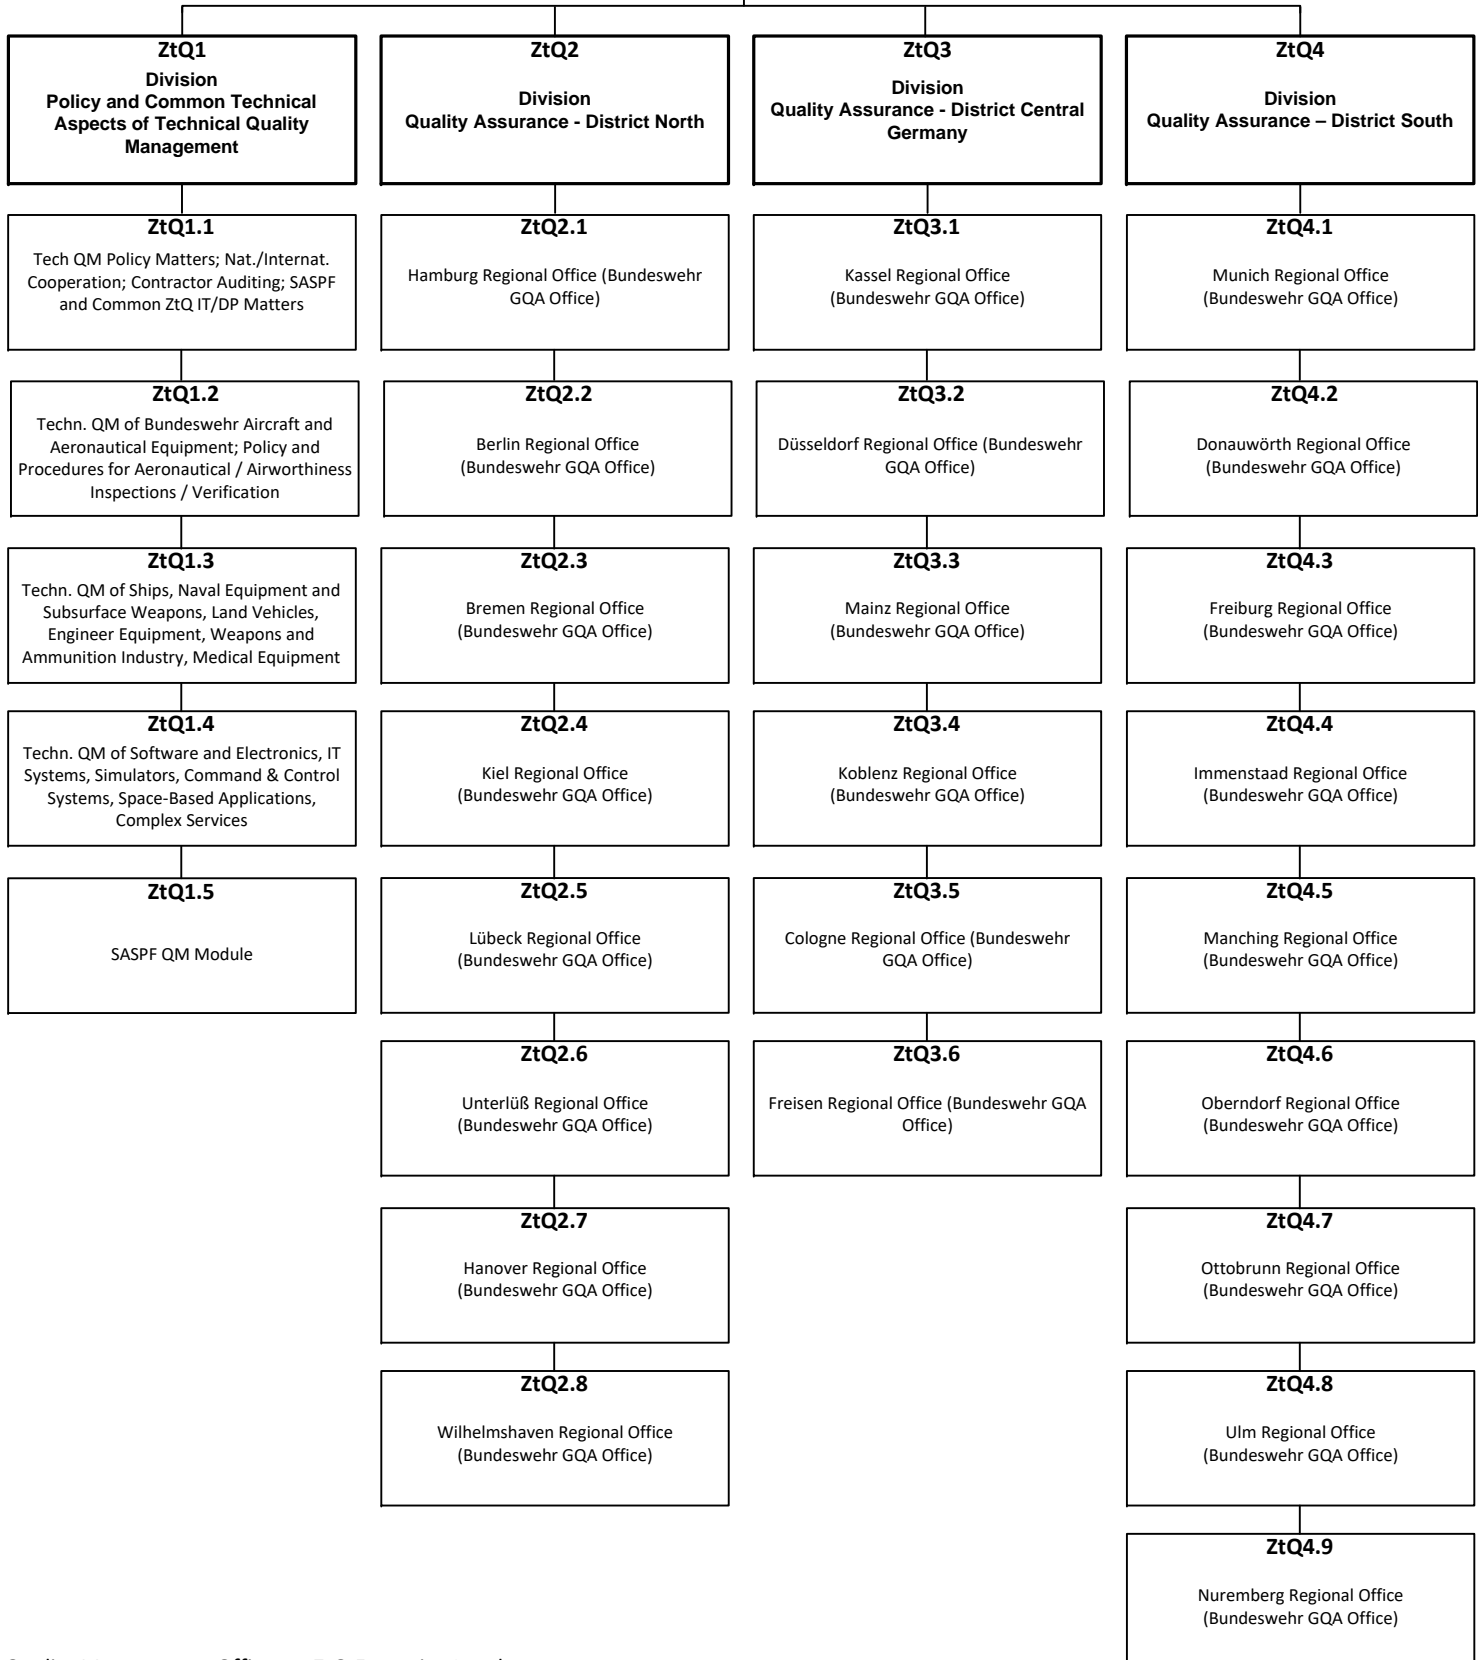

**Federal Office of Bundeswehr
Equipment, Information
Technology and In-Service Support
ZtQ
Technical Quality Management
Center**

ZtQ AB
Directorate Office

* Quality Management Officer at ZtQ Executive Level
** Quality Management Officer at District Executive Level