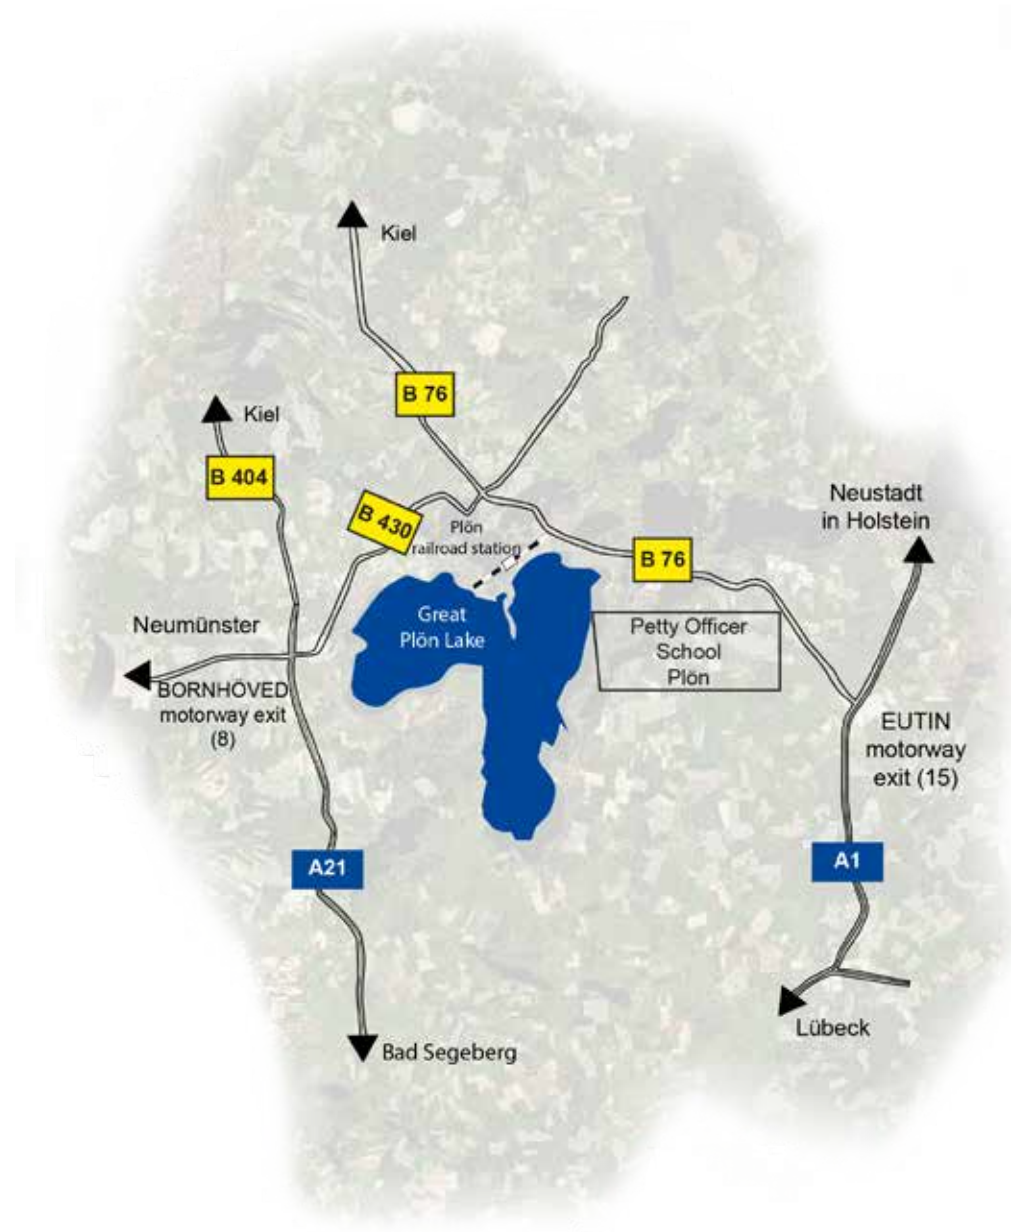

TRAVEL DIRECTIONS TO 4 STUDENT COMPANY, BUNDESWEHR LOGISTICS SCHOOL

Lehrgruppe B - IV. Inspektion
Marineunteroffizierschule (MUS) PLÖN
Ruhleben 30
24306 PLÖN

4 Student Company Orderly Room Student Company
Tel: +49 (0) 45 22 / 765 - 5901 NGNBw 77 41
Building 20, Room 102
Arrival up to 16:30 hrs

Where the required time of arrival on Training Day 1 is 12:00 hrs, students planning to arrive on Sunday must provide notice at least 3 days prior to arrival.

- a) Railway station: PLÖN
- b) Arrival via A 1 motorway: Leave the A 1 at Exit 15 (EUTIN) B 76
Continue in the direction of EUTIN / KIEL / SIERKSDORF / HAFTKRUG
Alternatively:
Arrival via A 21 motorway: Leave the A 21 at Exit 8 (BORNHÖVED) B 430
Continue in the direction of BORNHÖVED / PLÖN / NEUMÜNSTER

MAP OF PETTY OFFICER SCHOOL

Key

- 2 = Vehicle Parking Area IV Bundeswehr Logistics School
- 20 = Accommodation Building IV Bundeswehr Logistics School
- 49a = Messing Facility
- 49b = Maintenance Hangar IV Bundeswehr Logistics School

Opening Hours Mess/All Ranks Club	
Monday - Wednesday	17:00 - 21:00 hrs
Thursday	17:00 - 19:30 hrs
Friday, Saturday and Sunday	Closed