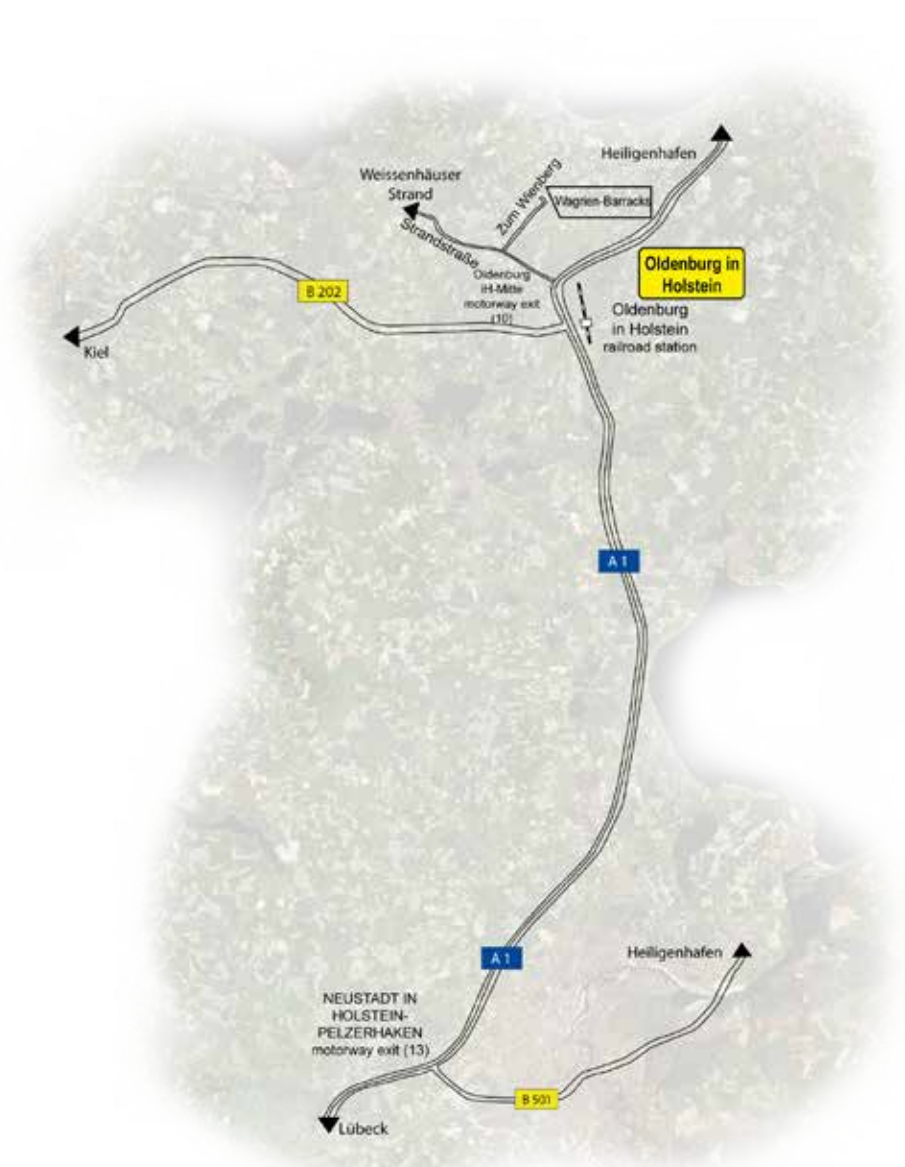

TRAVEL DIRECTIONS TO THE SPECIALIST ENGINEER TRAINING AND EXERCISE CENTRE PUTLOS

Spezialpionierausbildungs- und Übungszentrum
Wagrien-Kaserne
Zum Wienberg 1
23758 OLDENBURG IN HOLSTEIN

Central Reception and Coordination Organisation
Specialist Engineer Training and Exercise Centre Putlos Orderly Room
Tel: +49 (0) 43 61 / 507 - 2012 NGNBw 70 21
Building 17, Ground Floor, Right-Hand Side

a) Railway station:

NEUSTADT IN HOLSTEIN railway station
From NEUSTADT IN HOLSTEIN to OLDENBURG IN HOLSTEIN
with the rail replacement bus service

b) Arrival via the A 1
motorway from Lübeck:

- Continue on the A 1 motorway in the direction of PUTTGARDEN
 - Leave the A 1 motorway at the OLDENBURG i.H.-Mitte exit
 - At the roundabout, take the third exit in the direction of WEISSENHÄUSER STRAND
 - Turn slightly left, then turn off to the right where you will find the WAGRIEN-BARRACKS
- Arriving via the B 202 federal highway from Kiel:
- From Kiel, continue on the B202 federal highway in the direction of PUTTGARDEN / OLDENBURG / LÜTJENBURG
 - After approx. 39 km, turn off to the left into the Seestraße and continue in the direction of WEISSENHÄUSER STRAND
 - After approximately 3 km continue on Sandstraße (vehicles weighing up to 3.5 tonnes; vehicles weighing over 3.5 tonnes continue straight ahead via OLDENBURG i.H. Süd onto the A1 in the direction of PUTTGARDEN, then see "Arrival from Lübeck" (b))
 - After approx. 3.5 km, turn off to the left where you will find the WAGRIEN-BARRACKS

MAP OF THE WAGRIEN BARRACKS

ADDITIONAL INFORMATION FOR STUDENTS ARRIVING AT WEEKENDS

Please note that in accordance with General Publication A-1900/2 „Administrative Regulation pertaining to Section 18 of the Legal Status of Military Personnel Act“, students arriving on Sundays will not be provided with government meals until the following Monday morning.